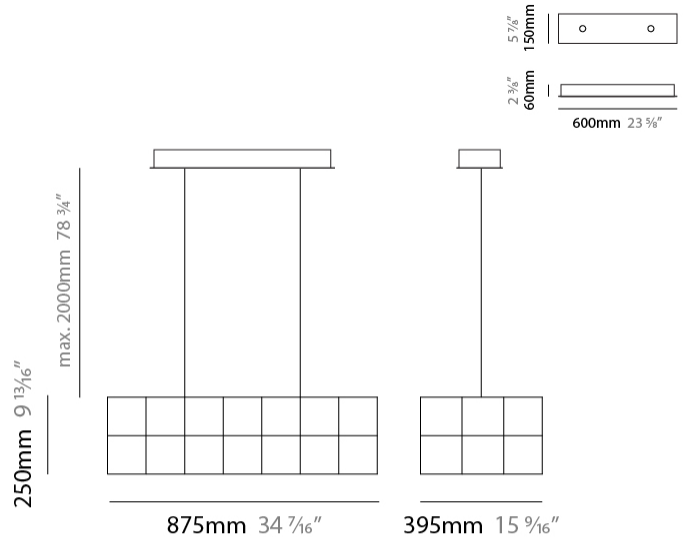

GENERAL

Series: Universe Square
Brand: Quasar
Division: Design
Mounting Type: Suspension
Mounting Location: Ceiling
Subcategory: Ambient

PHYSICAL

Shape: Rectangle
Length (mm): 875
Length (in): 34 ⁷/₁₆"
Width (mm): 395
Width (in): 15 ⁹/₁₆"
Height (mm): 250
Height (in): 9 ¹³/₁₆"
Max. Overall Height (mm): 2000
Max. Overall Height (in): 78 ³/₄"
Light Distribution: Omnidirectional
Weight (kg): 4
Weight (lbs): 8.8
[Fixture Finish: NIC / BRA / BBR](#)
Fixture Material: Metal
Upon Request: Custom Sizes

ELECTRICAL

Number of Lamps: 96
Lamp Type: LED Retrofit
Input Wattage (W): 31.68
Bulb Included: Bulb Included
Max. Wattage Per Lamp (W): 0.33
Lamp Base: E10
[Dimming: Non-Dimming / Phase Dimming (120vac Only)](#)
Driver Included: Yes
Driver Location: Integrated
Driver Type: Constant Voltage - 120/277Vac
Driver Class: Class 2
Input Voltage (V): 120 - 277
Output Voltage (V): 12
Lamp Voltage (V): 12
Upon Request: (Not included - see components) Integral: 0-10Vdc dimming

LED

[Color Temperature (°K): 2600 / 3000 / 3500](#)
Max. Delivered Lumen (lm): 2208 (2600K)
CRI: >90 CRI
Lamp Life (hrs): 50000

OPTICAL

RATINGS AND CERTIFICATIONS

Certified By: Certified for North American Standards
IP rating: IP20